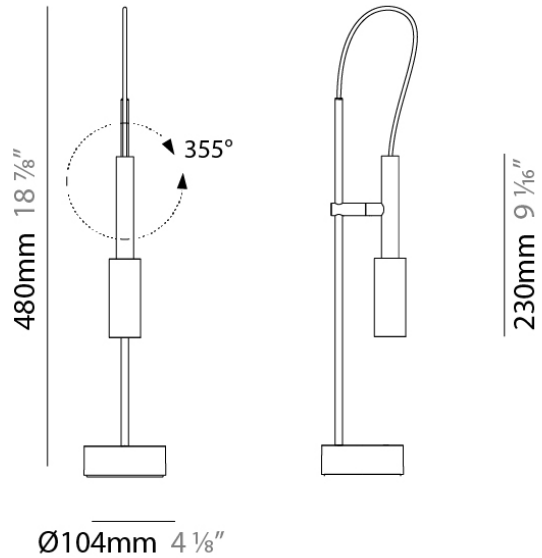

PHYSICAL

Shape: Cylinder
Diameter (mm): 104
Diameter (in): 4 1/8
Height (mm): 480
Height (in): 18 7/8
Light Distribution: Adjustable / Direct
Weight (kg): 1.42
Weight (lbs): 3.13
Diffuser: Opal - Polycarbonate
Fixture Material: Aluminum / Brass / Steel

ELECTRICAL

Lamp Type: LED
Input Wattage (W): 6.5
Dimming: Non-Dimmable
Driver Location: Inline Transformer Plug
Input Voltage (V): 120

LED

Number of LEDs: 1
Color Temperature (°K): 2700
Max. Delivered Lumen (lm): 339
Nominal Lumen (lm): 475
CRI: >90 CRI
Lamp Life (hrs): 70000

OPTICAL

Adjustability: Rotational 355°

RATINGS AND CERTIFICATIONS

Certified By: CSA Certified to UL and CSA Standards
IP rating: IP20

PROJECT
TYPE
NOTES
QUANTITY
DATE

TUBINO PLUS PORTABLE

D84378-GRF

GENERAL

Series: Tubino
 Subseries: Tubino Plus
 Brand: Panzeri
 Division: Design
 Mounting Type: Portable
 Mounting Location: Table
 Subcategory: Task

PHYSICAL

Shape: Cylinder
 Diameter (mm): 104
 Diameter (in): 4 1/8
 Height (mm): 480
 Height (in): 18 7/8
 Light Distribution: Adjustable / Direct
 Weight (kg): 1.42
 Weight (lbs): 3.13
 Diffuser: Opal - Polycarbonate
 Fixture Material: Aluminum / Brass / Steel
 Cable Details: Bordeaux Cloth Cable